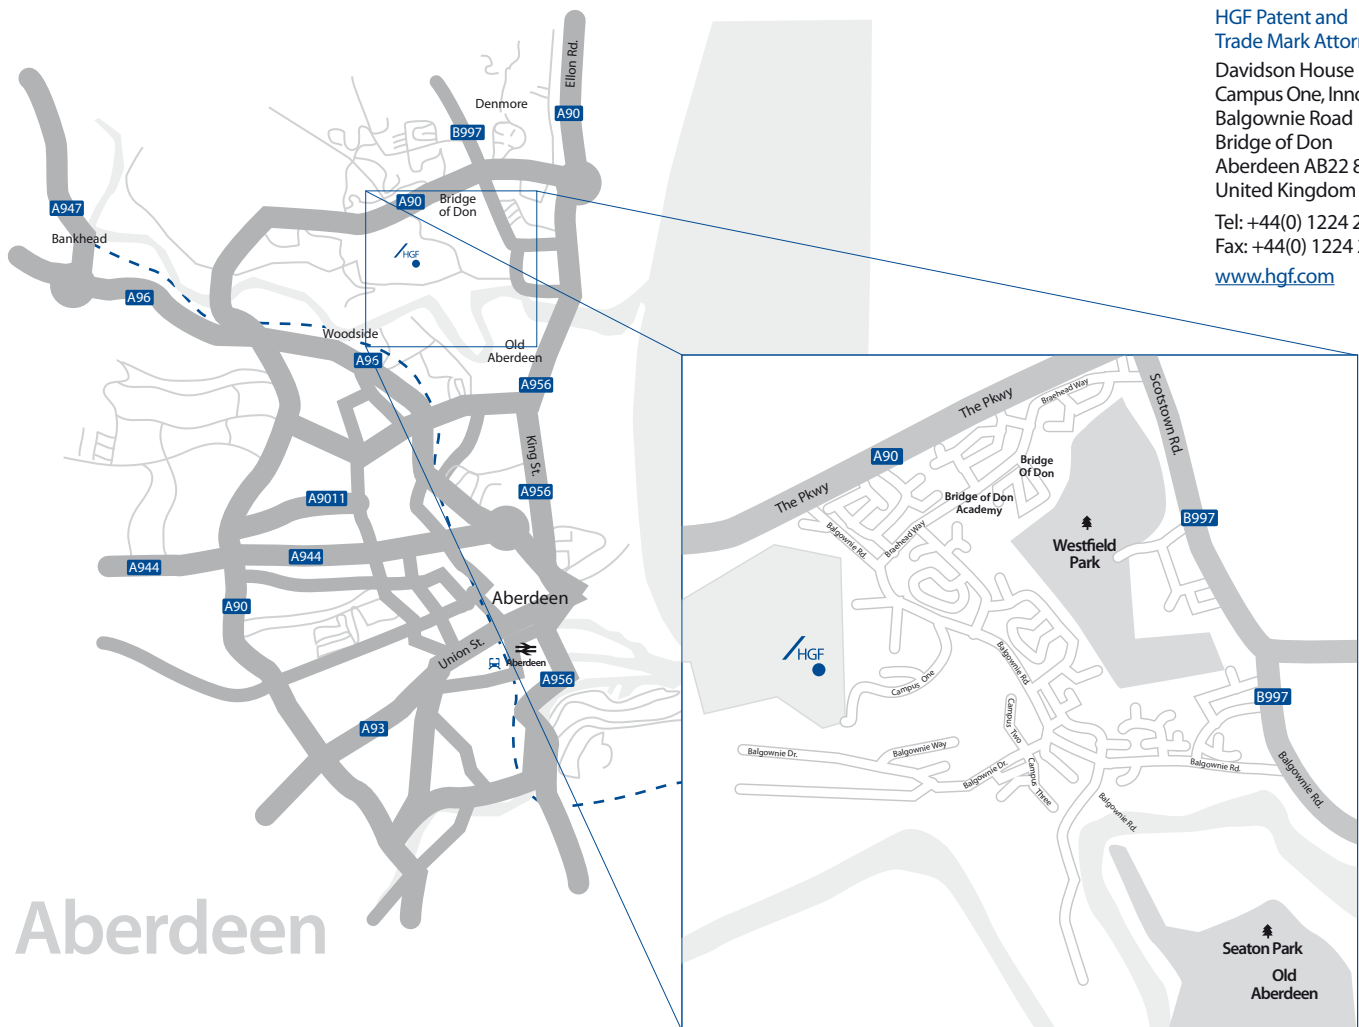

Aberdeen

Directions By Road

From the South
From the A90 bear left and cross the River Dee. Continue straight through all roundabouts and crossroads for nearly 5 miles, then cross the large Haddigan roundabout onto Mugiemoss Road. Turn right at the next roundabout and cross the River Don. Continue through the following roundabout and approximately one mile later turn right onto Balgownie Road. Campus One of The Innovation Park (formerly the Aberdeen Science and Technology Park) is on your right; drive all the way into the park to find Davidson House.

Directions By Road

From the North
Take the A92 Ellon road towards Aberdeen until the roundabout at the Aberdeen Exhibition Centre. Turn right here onto the Parkway and continue through the following roundabout. Approximately half a mile later turn left down Balgownie Road. Campus One of The Innovation Park (formerly the Aberdeen Science and Technology Park) is on your right; drive all the way into the park to find Davidson House.

Directions By Air

From the Airport
Take the A96 towards Aberdeen for nearly 2 miles, and then turn left at the large Haddigan roundabout onto Mugiemoss Road. Turn right at the next roundabout and cross the River Don, continue straight through the following roundabout and approximately one mile later turn right onto Balgownie Road. Campus One of The Innovation Park (formerly the Aberdeen Science and Technology Park) is on your right; drive all the way into the park to find Davidson House.

Directions From the City Centre

From the east end of Union Street follow the road to the left onto King Street and continue for approximately 2 miles. Cross the Bridge of Don and then at the traffic lights turn left onto Balgownie Road. Approximately half a mile later a left turn towards The Innovation Park (formerly the Aberdeen Technology and Science Park) is signposted. A mile later Campus One is on the left. Drive all the way into the park to find Davidson House.